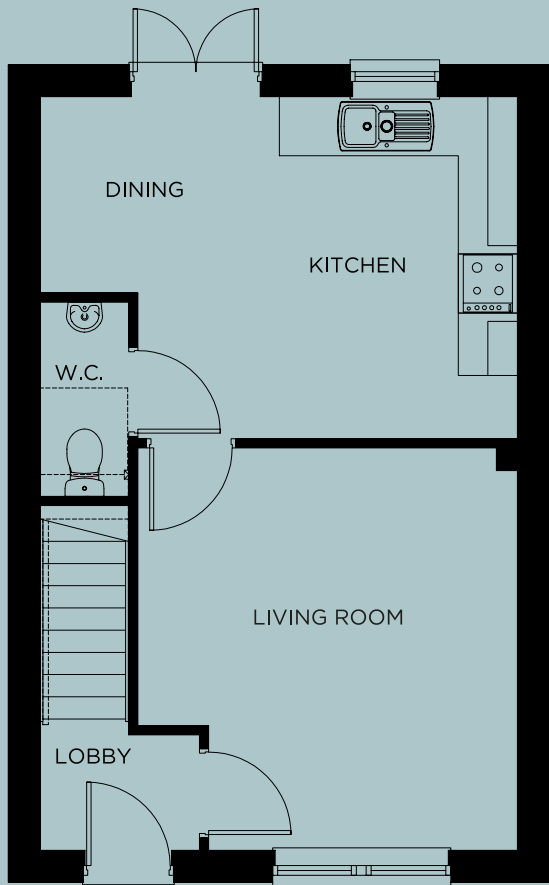

# THE DAISY

THREE BED HOME

Three bed stone or heritage brick fronted home.

Entrance hall leading to living room through to kitchen/dining area with integrated appliances. French doors leading to rear patio and garden. Ground floor WC.

First floor: Three bedrooms and family bathroom.

Two parking spaces.

GROUND FLOOR

FIRST FLOOR

GROUND FLOOR

Living Room..... 4090mm (13' 5") x 3857mm (12' 8")  
 Kitchen/Dining Room..... 4842mm (15' 11") x 3478mm (11' 5")

FIRST FLOOR

Master Bedroom ..... 4842mm (15' 11") x 2673mm (8' 9")  
 Bedroom 2..... 2868mm (9' 5") x 2733mm (9' 0")  
 Bedroom 3..... 2868mm (9' 5") x 2023mm (6' 8")  
 Bathroom..... 1940mm (6' 4") x 1703mm (5' 7")