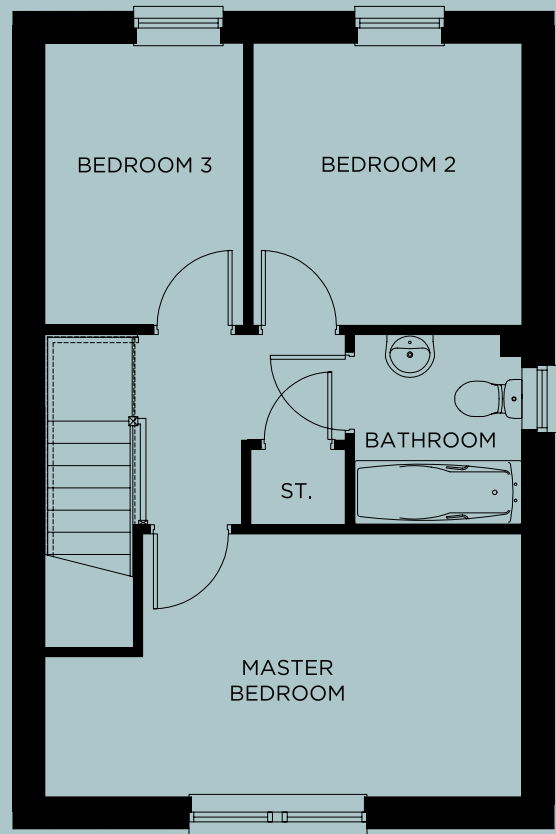

# THE DAISY

THREE BED HOME

Three bed stone or heritage brick fronted home.

Entrance hall leading to living room through to kitchen/dining area with integrated appliances. French doors leading to rear patio and garden. Ground floor WC.

First floor: Three bedrooms and family bathroom.

Two parking spaces.

GROUND FLOOR

FIRST FLOOR

GROUND FLOOR

Living Room..... 4090mm (13' 5") x 3857mm (12' 8")  
 Kitchen/Dining Room..... 4842mm (15' 11") x 3478mm (11' 5")

FIRST FLOOR

Master Bedroom ..... 4842mm (15' 11") x 2673mm (8' 9")  
 Bedroom 2..... 2868mm (9' 5") x 2733mm (9' 0")  
 Bedroom 3..... 2868mm (9' 5") x 2023mm (6' 8")  
 Bathroom..... 1940mm (6' 4") x 1703mm (5' 7")