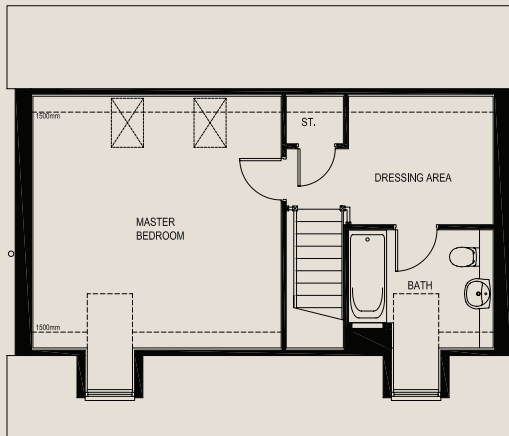

THE VIOLET

5 BEDROOM HOME

GROUND FLOOR

FIRST FLOOR

SECOND FLOOR

GROUND FLOOR

Lounge	3590mm x 4420mm	11' 9" x 14' 6"
Kitchen/family room	8450mm x 3550mm	27' 8" x 11' 7"
Dining room	2600mm x 3210mm	8' 6" x 10' 6"
Utility room	1900mm x 1740mm	6' 2" x 5' 8"

FIRST FLOOR

Bedroom 2	3470mm x 2850mm	11' 4" x 9' 4"
Bedroom 3	2650mm x 4130mm	8' 8" x 13' 6" 11'
Bedroom 4	3530mm x 2780mm	6" x 9' 1"
Bedroom 5/study	2520mm x 2770mm	8' 3" x 9' 1"

SECOND FLOOR

Master bedroom	4560mm x 4040mm	14' 11" x 13' 3"
Dressing area	2650mm x 2060mm	8' 8" x 6' 9"