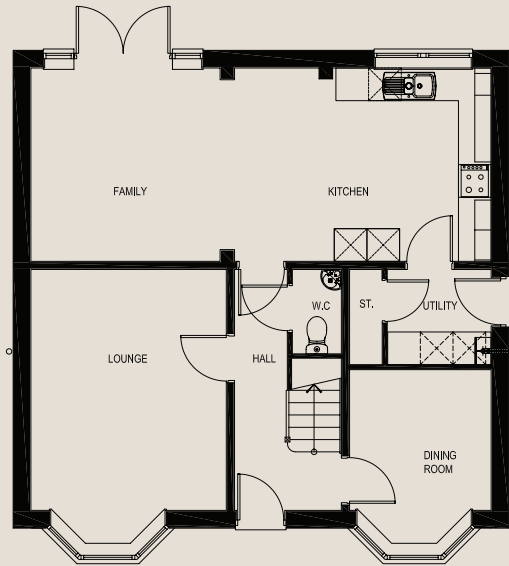

THE VIOLET

5 BEDROOM HOME

GROUND FLOOR

FIRST FLOOR

SECOND FLOOR

GROUND FLOOR

Lounge	3590mm x 4420mm	11' 9" x 14' 6"
Kitchen/family room	8450mm x 3550mm	27' 8" x 11' 7"
Dining room	2600mm x 3210mm	8' 6" x 10' 6"
Utility room	1900mm x 1740mm	6' 2" x 5' 8"

FIRST FLOOR

Bedroom 2	3470mm x 2850mm	11' 4" x 9' 4"
Bedroom 3	2650mm x 4130mm	8' 8" x 13' 6" 11'
Bedroom 4	3530mm x 2780mm	6" x 9' 1"
Bedroom 5/study	2520mm x 2770mm	8' 3" x 9' 1"

SECOND FLOOR

Master bedroom	4560mm x 4040mm	14' 11" x 13' 3"
Dressing area	2650mm x 2060mm	8' 8" x 6' 9"