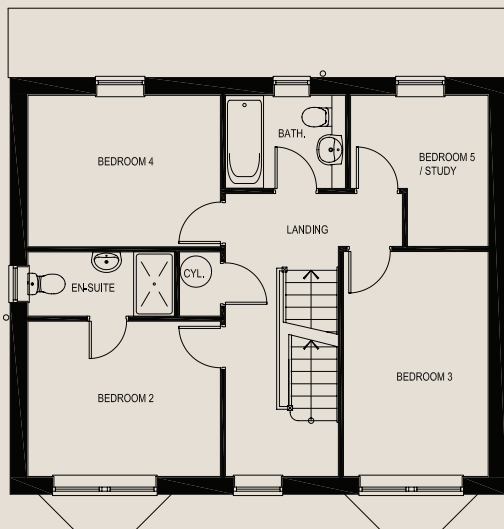

THE VIOLET

5 BEDROOM HOME

GROUND FLOOR

FIRST FLOOR

SECOND FLOOR

GROUND FLOOR

Lounge	3590mm x 4420mm	11' 9" x 14' 6"
Kitchen/family room	8450mm x 3550mm	27' 8" x 11' 7"
Dining room	2600mm x 3210mm	8' 6" x 10' 6"
Utility room	1900mm x 1740mm	6' 2" x 5' 8"

FIRST FLOOR

Bedroom 2	3470mm x 2850mm	11' 4" x 9' 4"
Bedroom 3	2650mm x 4130mm	8' 8" x 13' 6" 11'
Bedroom 4	3530mm x 2780mm	6" x 9' 1"
Bedroom 5/study	2520mm x 2770mm	8' 3" x 9' 1"

SECOND FLOOR

Master bedroom	4560mm x 4040mm	14' 11" x 13' 3"
Dressing area	2650mm x 2060mm	8' 8" x 6' 9"